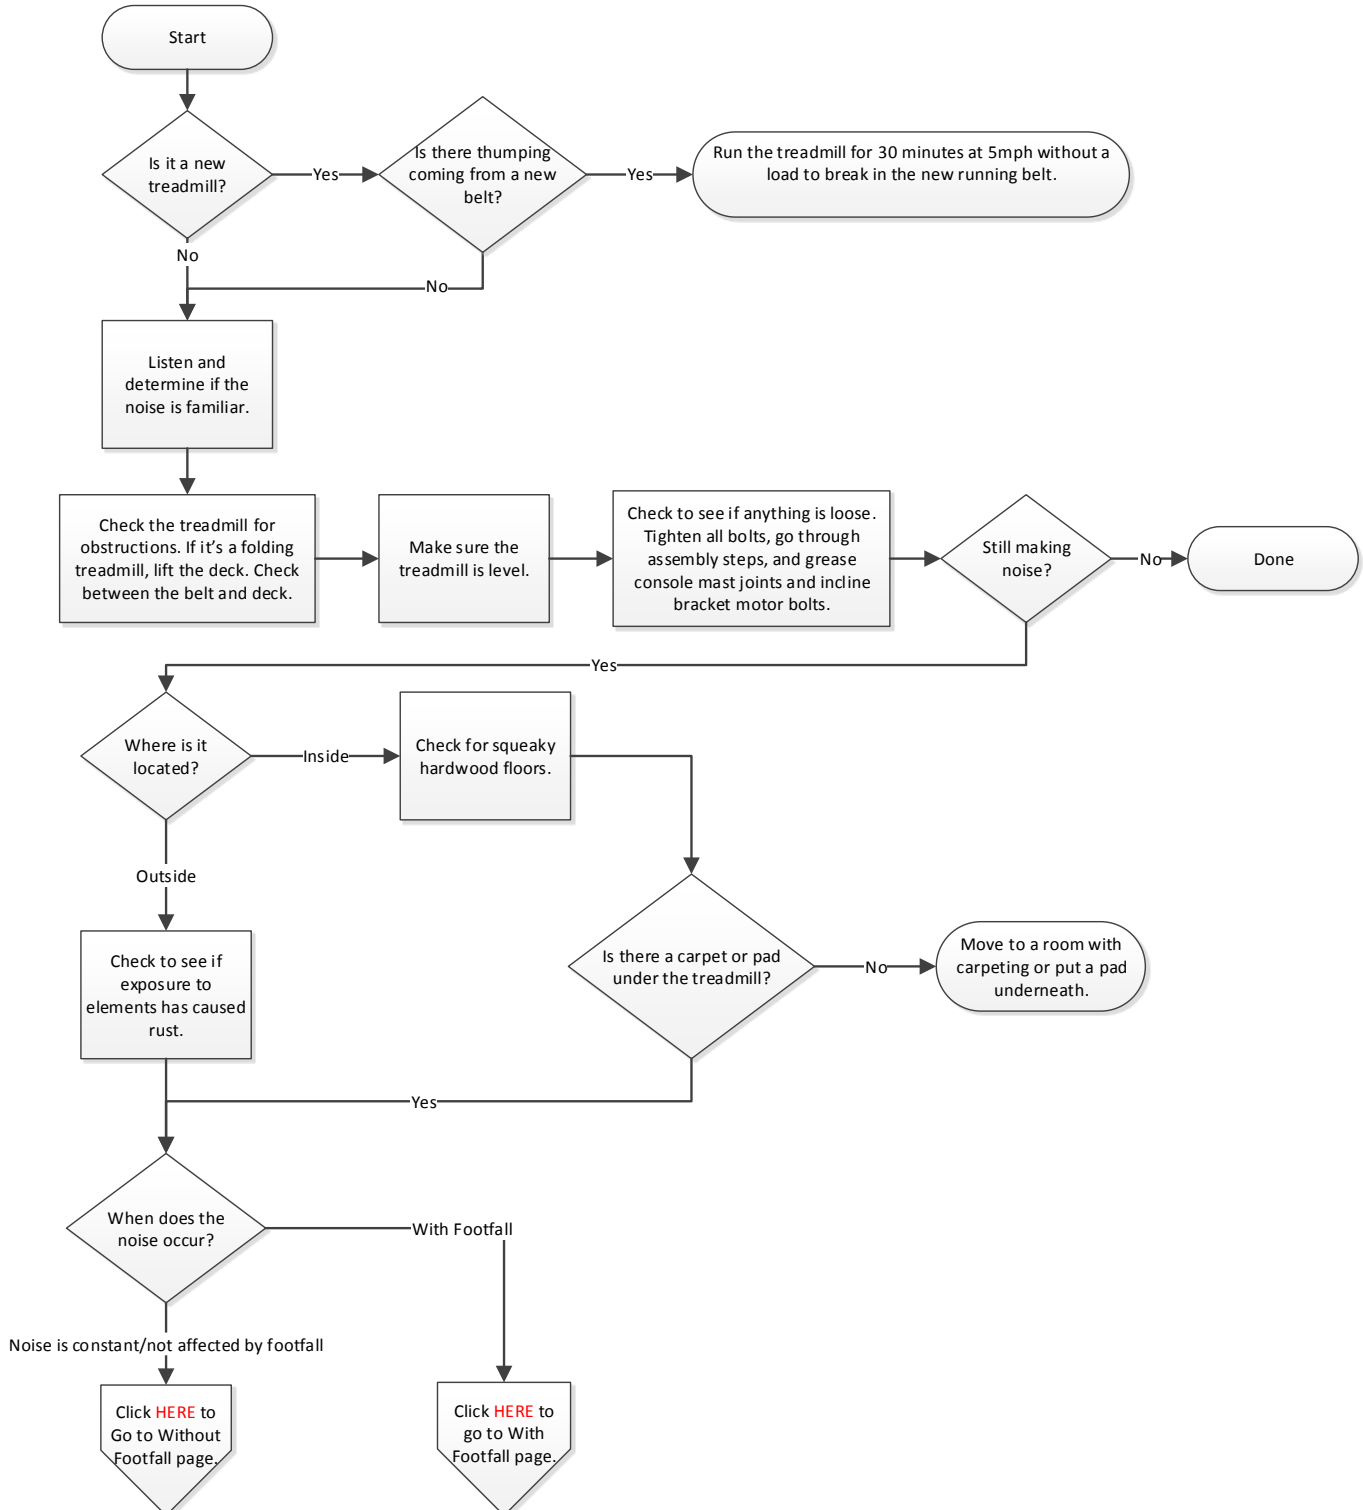

Troubleshooting Guide – Noise Flow Chart

Prepared by:
Christian Villegas

Date Prepared:
6/17/2013

With Footfall

Without Footfall