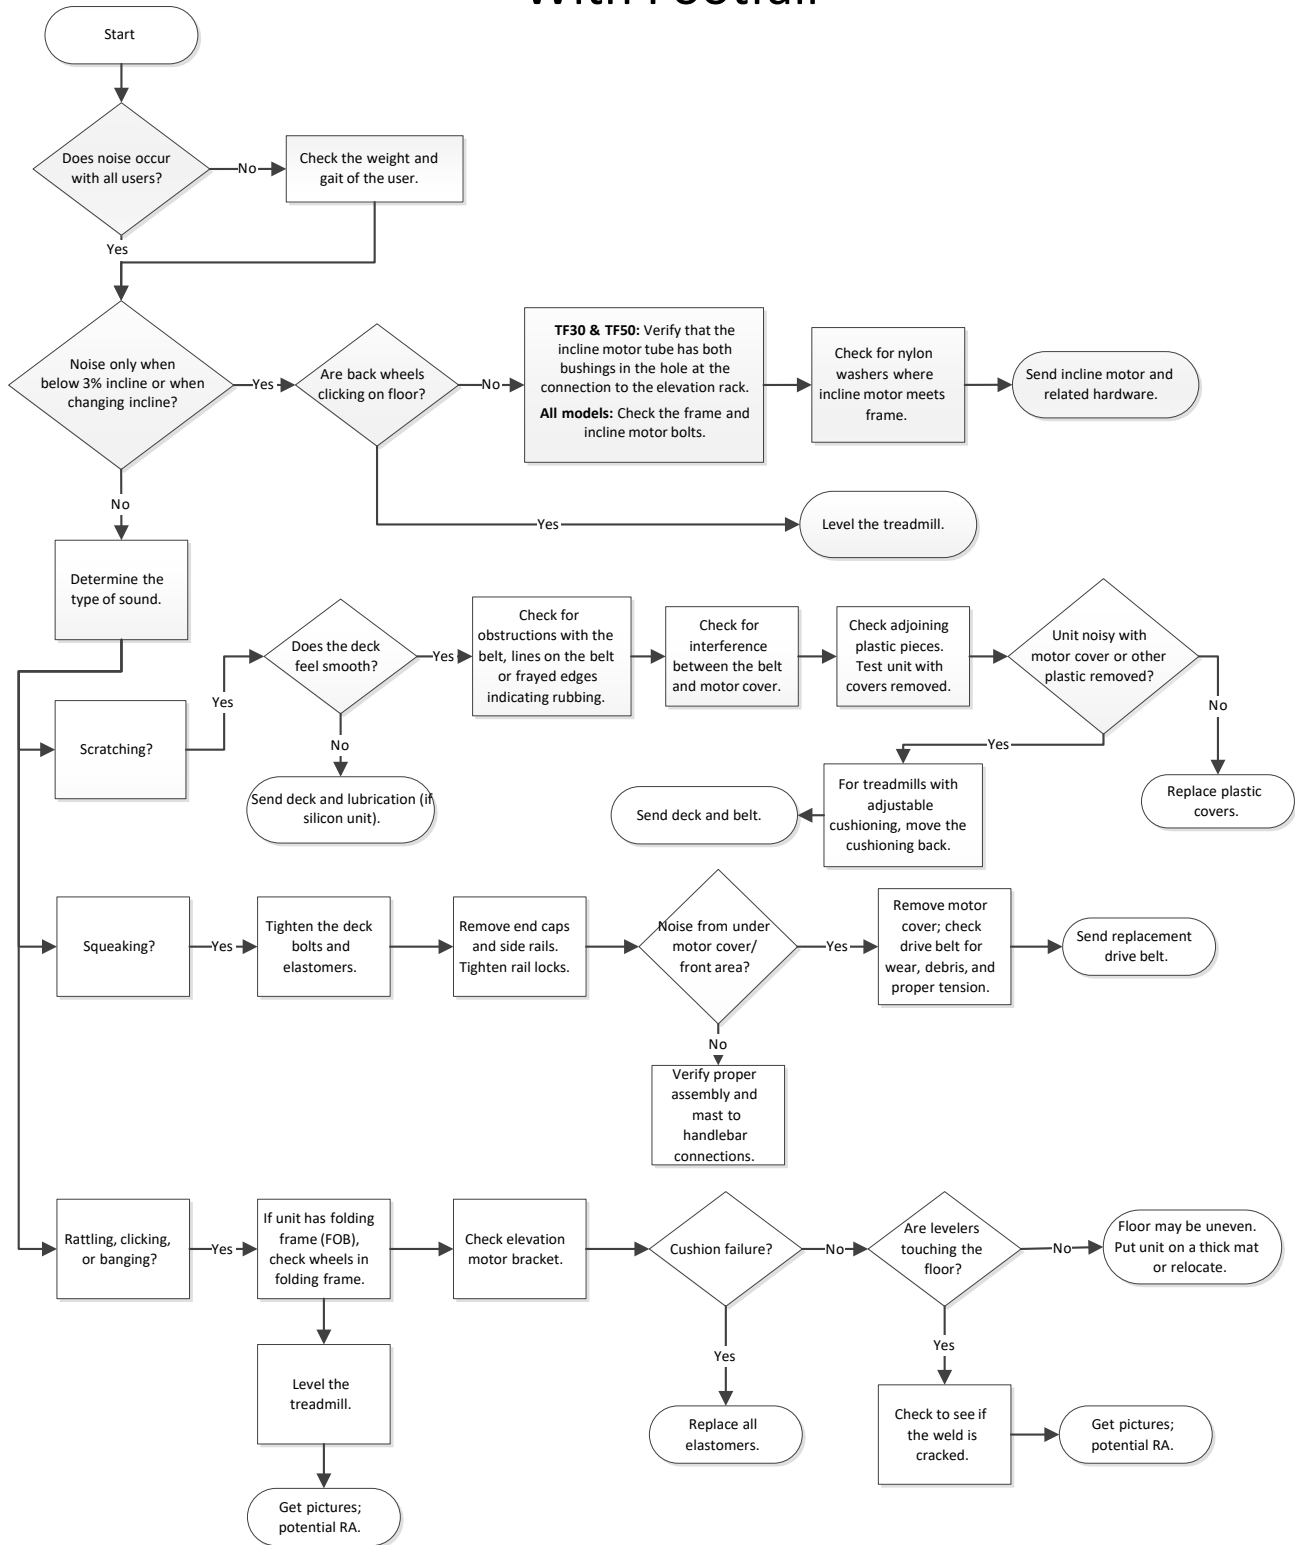

Troubleshooting Guide – Noise Flow Chart

Prepared by:
Christian Villegas

Date Prepared:
6/17/2013

With Footfall

Without Footfall